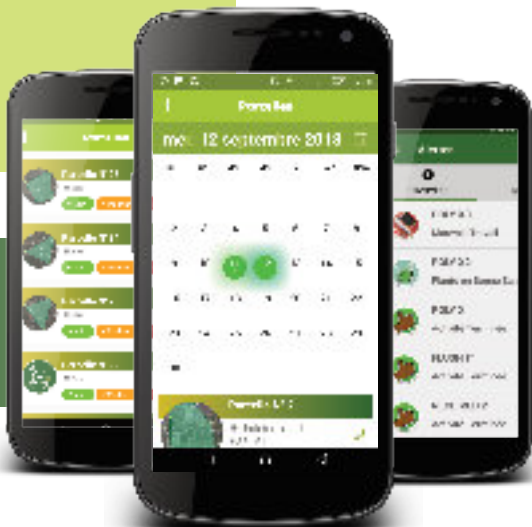

Integration of multiple data sources

- We offer you multiple mobile applications, allowing you to feed the Information System