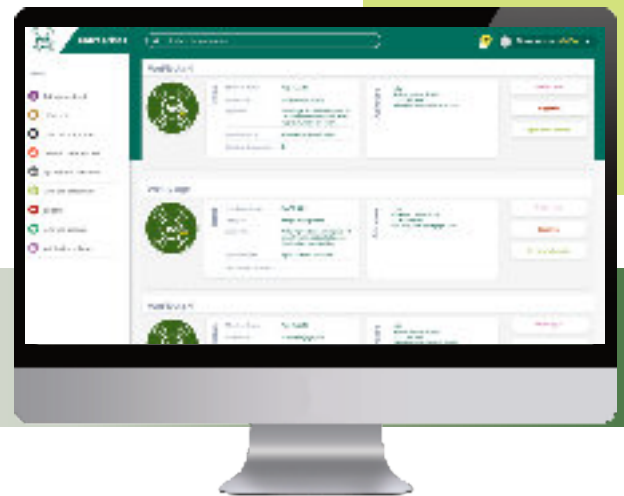

## 360° Virtual Reality Tour

- Visit your farms from everywhere around the globe
- From your laptop or smartphone
- Compatible with a VR headset

# WEFLY GEO

Your farm,  
digitalized.

## Geographic Information System (GIS)

- A customizable Interactive Map
- Precise Geolocation of Farms
- Plant Type on each parcel
- Areas
- Etc.

## Management of the Labor Force on site

- Listing Of Members
- Geolocation & contacts information.
- etc.