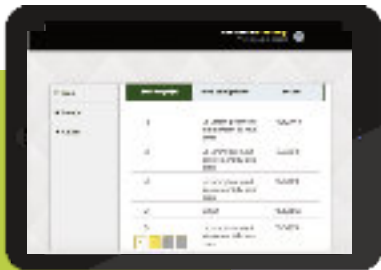

Communication with Employee

- Inbox to centralize the SMS and emails send by employees
- Live Notifications and alerts